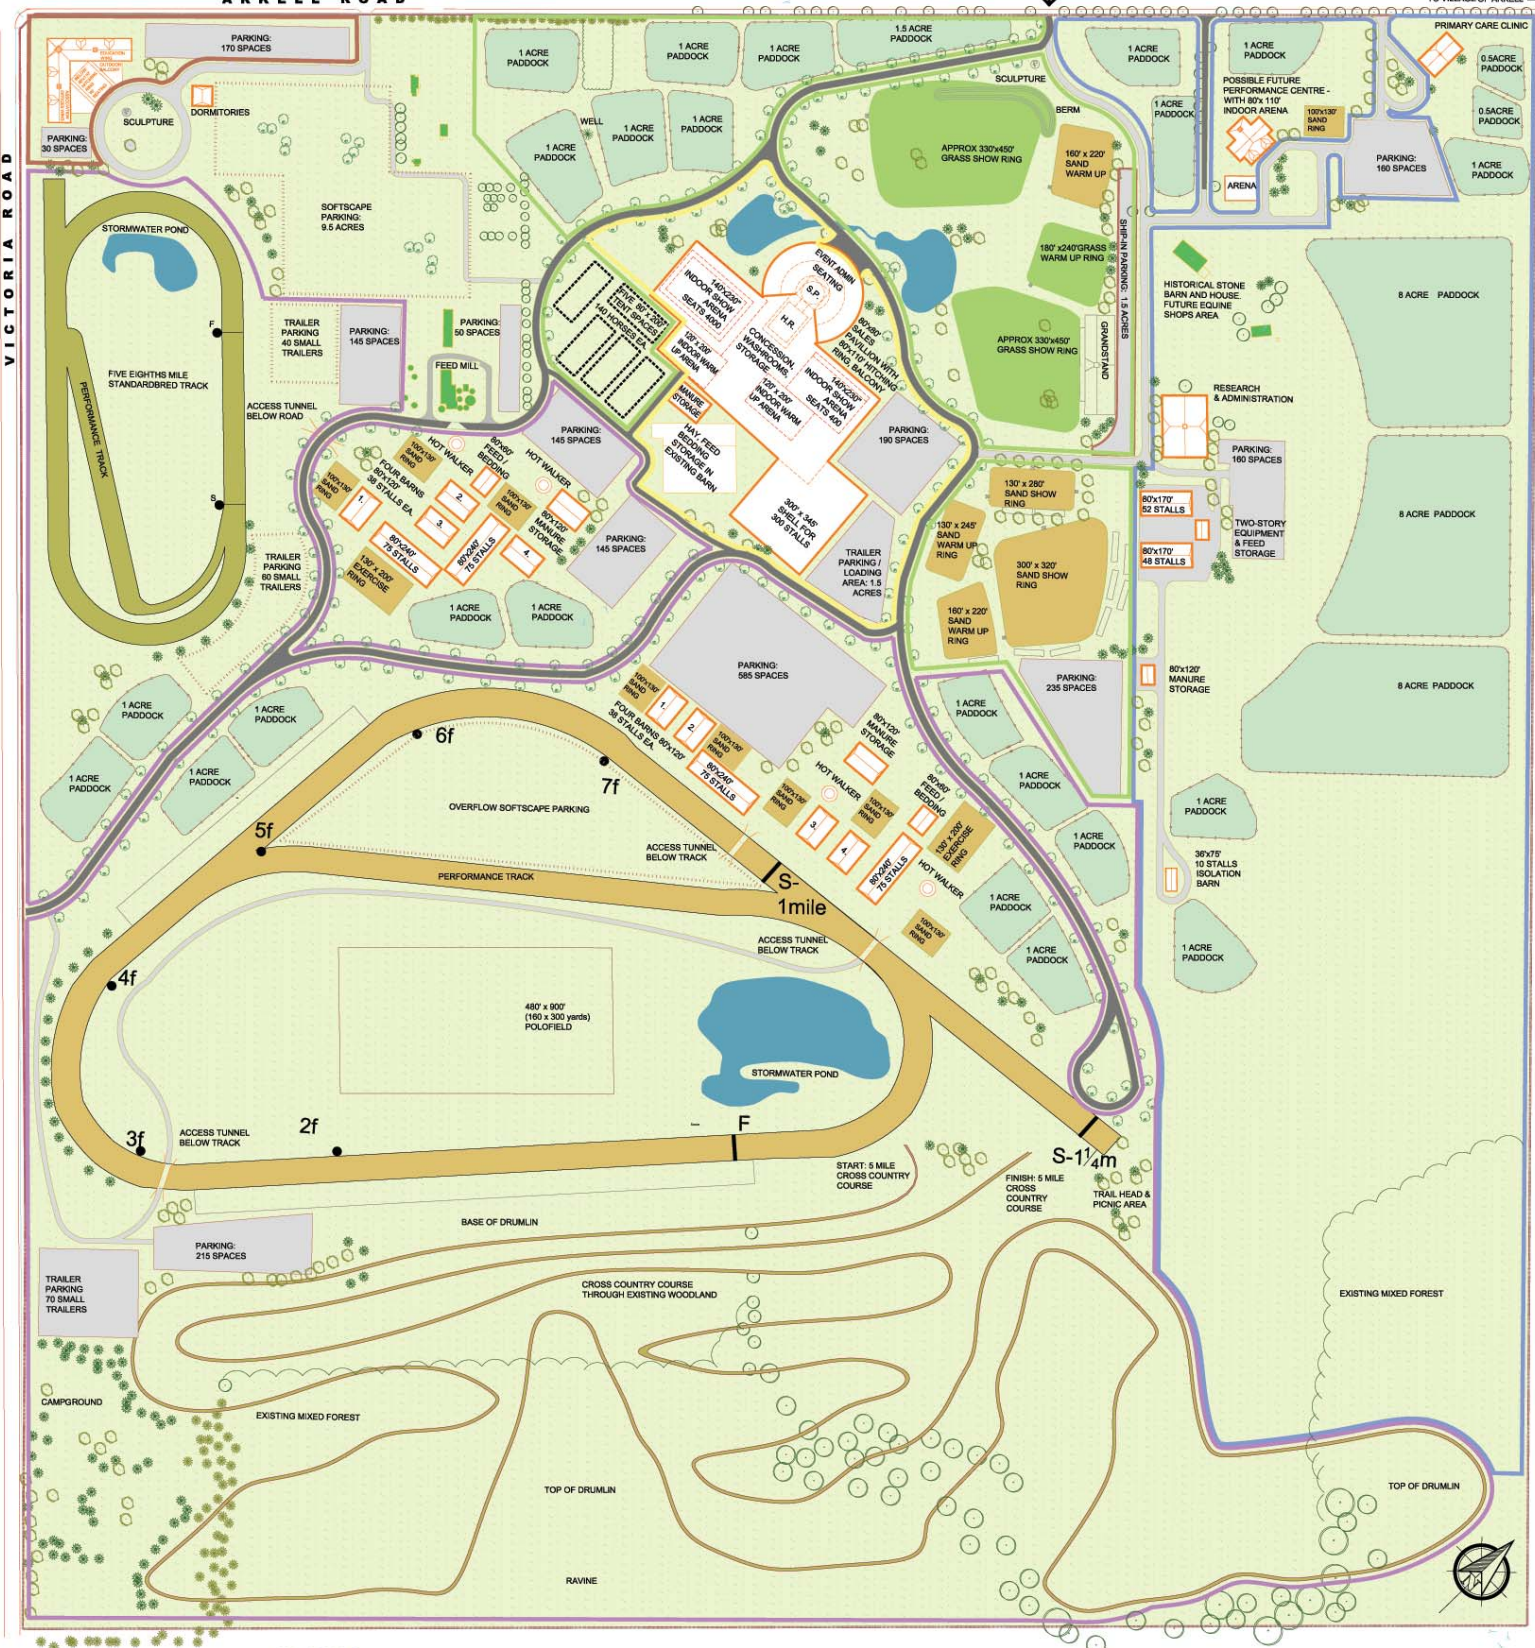

TO GUELPH
5 MINUTES

TO HWY 401
10 MINUTES

VICTORIA ROAD

ARKELL ROAD

MAIN ENTRANCE

TO VILLAGE OF ARKELL

ZONE LEGEND

SALES, INDOOR SHOW FACILITY, TRADE SHOW AREA

TRAINING

OUTDOOR SHOW FACILITY

HEALTHCARE, PERFORMANCE AND RESEARCH

ASSOCIATION OFFICES AND EDUCATION